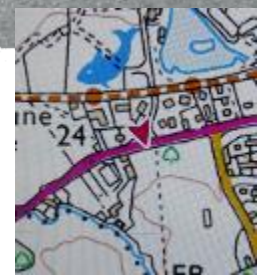

# Caton with Littledale Neighbourhood Plan

Cumulative Landscape and Visual Impact Assessment

Appendix 4

Images from viewpoints

Viewpoint 1 Halton Park - south to Caton and Brookhouse

Viewpoint 2 Junction of Park Lane/Low Road, south to Caton and Brookhouse

Viewpoint 3 Lawsons Seat, Aughton Woods, south to Caton and Brookhouse

Viewpoint 4 Clougha Pike summit, north to Caton and Brookhouse

Viewpoint 5 Caton Moor turbines parking area, west to Caton and Brookhouse

Viewpoint 6 Quarry Road, west to Caton and Brookhouse

Viewpoint 7 A683, south towards site 98

Viewpoint 8 A683, west to Caton and Brookhouse

Viewpoint 9 Deys Farm, Quernmore Road, north east to Caton and Brookhouse

Viewpoint 10a Caton Community Primary School, Quernmore Road east across Site 100

Viewpoint 10b Caton Community Primary School, Quernmore Road east across Site 100

Viewpoint 11 Roeburnedale Road, west towards Caton and Brookhouse