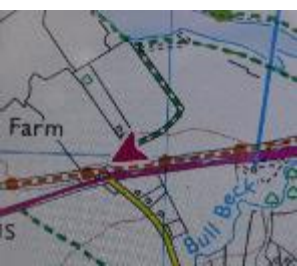

Viewpoint 6 Quarry Road, west to Caton and Brookhouse

Viewpoint 7 A683, south towards site 98

Viewpoint 8 A683, west to Caton and Brookhouse

Viewpoint 9 Deys Farm, Quernmore Road, north east to Caton and Brookhouse

Viewpoint 12 FP near Hill Farm, Littledale Road, north to Brookhouse

Viewpoint 13 had no views of any site.

Viewpoint 14 Caton Green Road, west to Brookhouse

Viewpoint 15 Crook o' Lune viewpoint, south east to Caton and Brookhouse

Viewpoint 16 FP at Aughton Barns, south west to Caton and Brookhouse

Viewpoint 17a Millennium Cycle Track, south west to Caton and Brookhouse

Viewpoint 17b Bull Beck Bridge amenity area, south west to Caton and Brookhouse

Viewpoint 18 FP north of Site 39, north to Brookhouse

Viewpoint 19 FP to the east of Caton Community Primary School, east of Site 100

Viewpoint 20 pavement adjacent to Artle Beck/proposed Greenspace, south east to Site 39